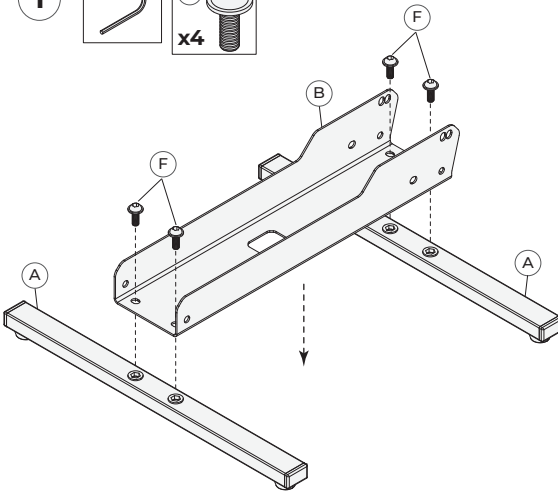

BRUTUS

4

5

6

MOUNTAIN BIKE
WHEEL SIZE
26"

MOUNTAIN BIKE
WHEEL SIZE
27,5" - 29"

ROAD / CITY BIKE
WHEEL SIZE
26" - 29"

1

2

3

4