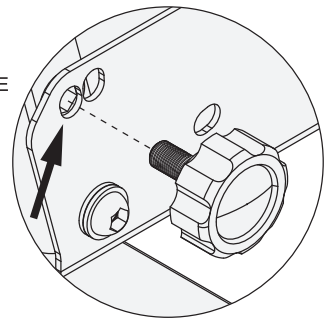

BRUTUS

4

5

6

MOUNTAIN BIKE
WHEEL SIZE
26"

MOUNTAIN BIKE
WHEEL SIZE
27,5" - 29"

ROAD / CITY BIKE
WHEEL SIZE
26" - 29"

1