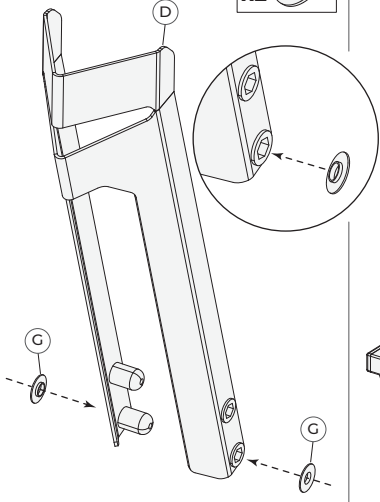

BRUTUS

4

5

6

MOUNTAIN BIKE
WHEEL SIZE
26"

MOUNTAIN BIKE
WHEEL SIZE
27,5" - 29"

ROAD / CITY BIKE
WHEEL SIZE
26" - 29"

1