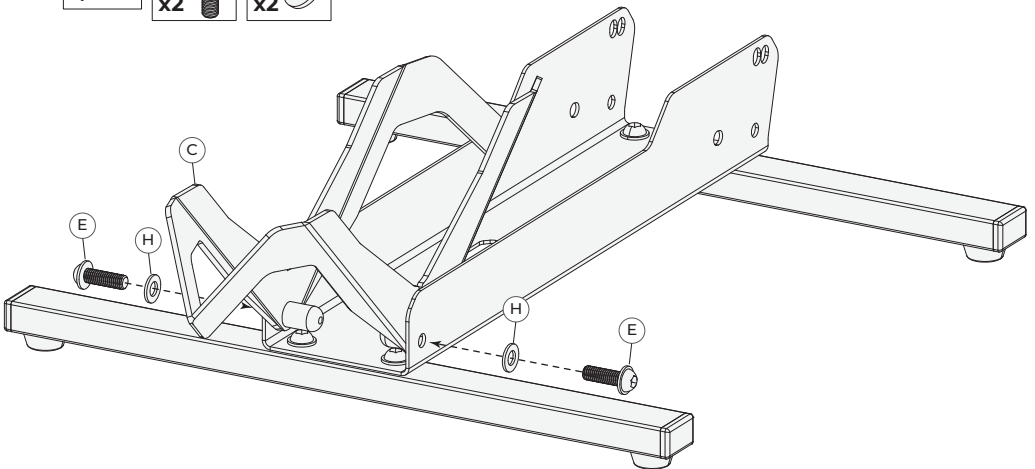

BRUTUS

4

5

6

MOUNTAIN BIKE
WHEEL SIZE
26"

MOUNTAIN BIKE
WHEEL SIZE
27,5" - 29"

ROAD / CITY BIKE
WHEEL SIZE
26" - 29"

1

2

3

4