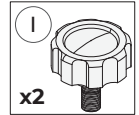

BRUTUS

4

5

6

MOUNTAIN BIKE
WHEEL SIZE
26"

MOUNTAIN BIKE
WHEEL SIZE
27,5" - 29"

ROAD / CITY BIKE
WHEEL SIZE
26" - 29"

1