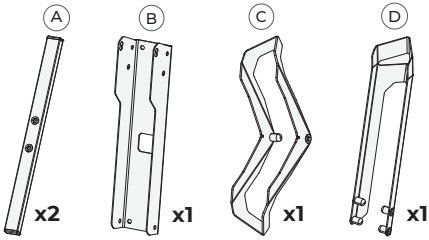

BRUTUS

4

5

6

MOUNTAIN BIKE
WHEEL SIZE
26"

MOUNTAIN BIKE
WHEEL SIZE
27,5" - 29"

ROAD / CITY BIKE
WHEEL SIZE
26" - 29"

1