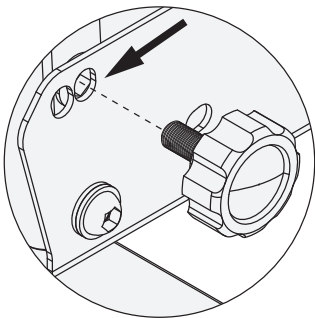

BRUTUS

4

5

6

MOUNTAIN BIKE
WHEEL SIZE
26"

MOUNTAIN BIKE
WHEEL SIZE
27,5" - 29"

ROAD / CITY BIKE
WHEEL SIZE
26" - 29"

1