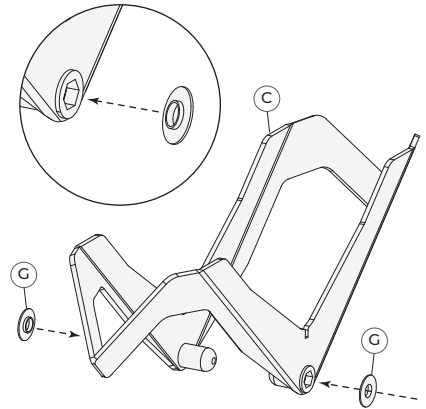

BRUTUS

4

5

6

MOUNTAIN BIKE
WHEEL SIZE
26"

MOUNTAIN BIKE
WHEEL SIZE
27,5" - 29"

ROAD / CITY BIKE
WHEEL SIZE
26" - 29"

1

2

3

4