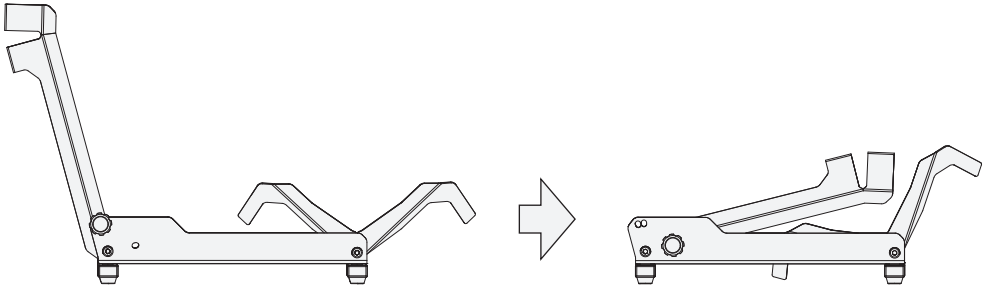

BRUTUS

4

5

6

MOUNTAIN BIKE
WHEEL SIZE
26"

MOUNTAIN BIKE
WHEEL SIZE
27,5" - 29"

ROAD / CITY BIKE
WHEEL SIZE
26" - 29"

1