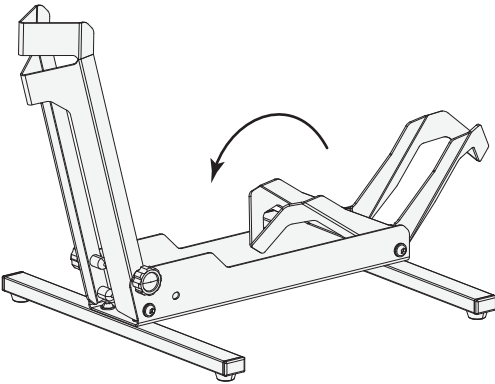

BRUTUS

4

5

6

MOUNTAIN BIKE
WHEEL SIZE
26"

MOUNTAIN BIKE
WHEEL SIZE
27,5" - 29"

ROAD / CITY BIKE
WHEEL SIZE
26" - 29"

1