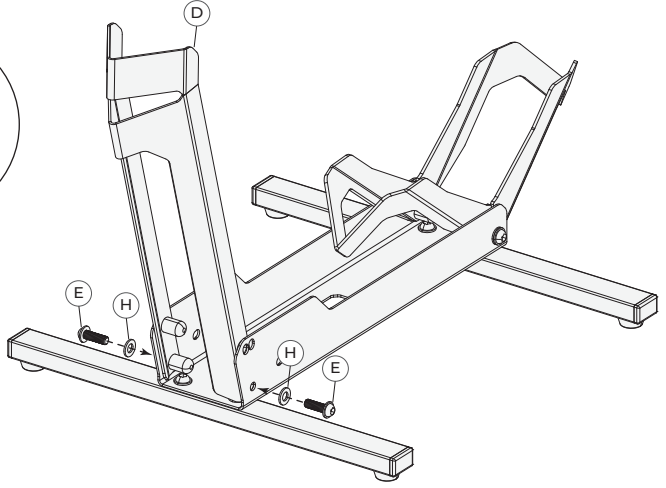

BRUTUS

4

5

6

MOUNTAIN BIKE
WHEEL SIZE
26"

MOUNTAIN BIKE
WHEEL SIZE
27,5" - 29"

ROAD / CITY BIKE
WHEEL SIZE
26" - 29"

1

2

3

4