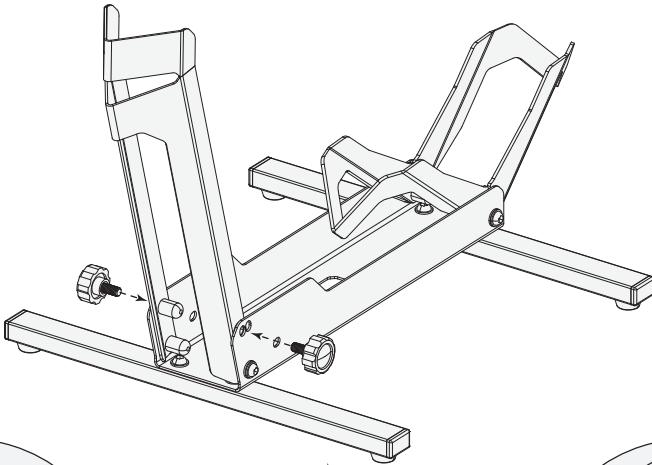

BRUTUS

4

5

6

MOUNTAIN BIKE
WHEEL SIZE
26"

MOUNTAIN BIKE
WHEEL SIZE
27,5" - 29"

ROAD / CITY BIKE
WHEEL SIZE
26" - 29"

1

2

3

4