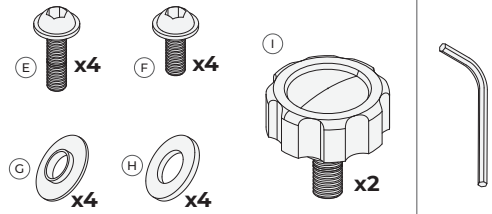

BRUTUS

4

5

6

MOUNTAIN BIKE
WHEEL SIZE
26"

MOUNTAIN BIKE
WHEEL SIZE
27,5" - 29"

ROAD / CITY BIKE
WHEEL SIZE
26" - 29"

1